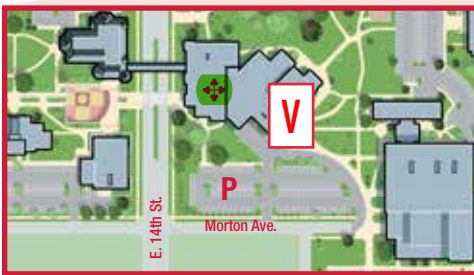

Driving Directions to Grand View University

Student Center (Viking Theatre attached)

2811 East 14th Street

From the west on I-235

- Exit I-235 on the E. 14th/15th St. exit, and turn left (north) onto E. 15th St.
- E. 15th St. becomes E. 14th St.
- Continue north on E. 14th St. to Morton Ave.
- Turn right (east) onto Morton Ave. and arrive at the Student Center.

Student Center Parking is located in the lot directly south of the building. Access to the lot is on Morton Ave.

From I-35 or I-80 or I-235 from the east

- Take I-235 West. Continue to E. Euclid Ave. exit.
- Proceed right (west) on E. Euclid Ave. to E. 14th St.
- Turn left (south) onto E. 14th St.
- Continue south on E. 14th St.
- Turn left (east) onto Morton Ave. and arrive at the Student Center.

Student Center Parking is located in the lot directly south of the building. Access to the lot is on Morton Ave.

Viking Theatre is at rear (east end) of Student Center.

- ❖ Student Center
- P Student Center Parking
- V Viking Theatre

Student Center Parking is located in the lot directly south of the building. Access to the lot is on Morton Ave.